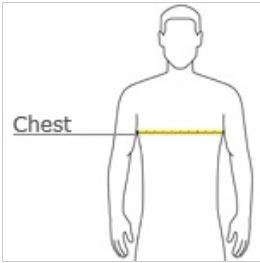

**Sport-Tek® PosiCharge™ Classic Mesh Reversible Tank ST500**

A moisture-wicking tank with open hole mesh for a classic look and PosiCharge technology for improved color-fastness.

- 3.5-ounce, 100% cationic polyester mesh
- White mesh reverse
- Double-layer construction with open, individually hemmed layers for easy decoration
- Tag at hem on color side

**HOW TO MEASURE**

**CHEST**  
With arms down at sides, measure around the upper body, under arms and over the fullest part of the chest.

**SIZE CHART**

	XS	S	M	L	XL	2XL	3XL	4XL
Chest	32-34	35-37	38-40	41-43	44-46	47-49	50-53	54-57